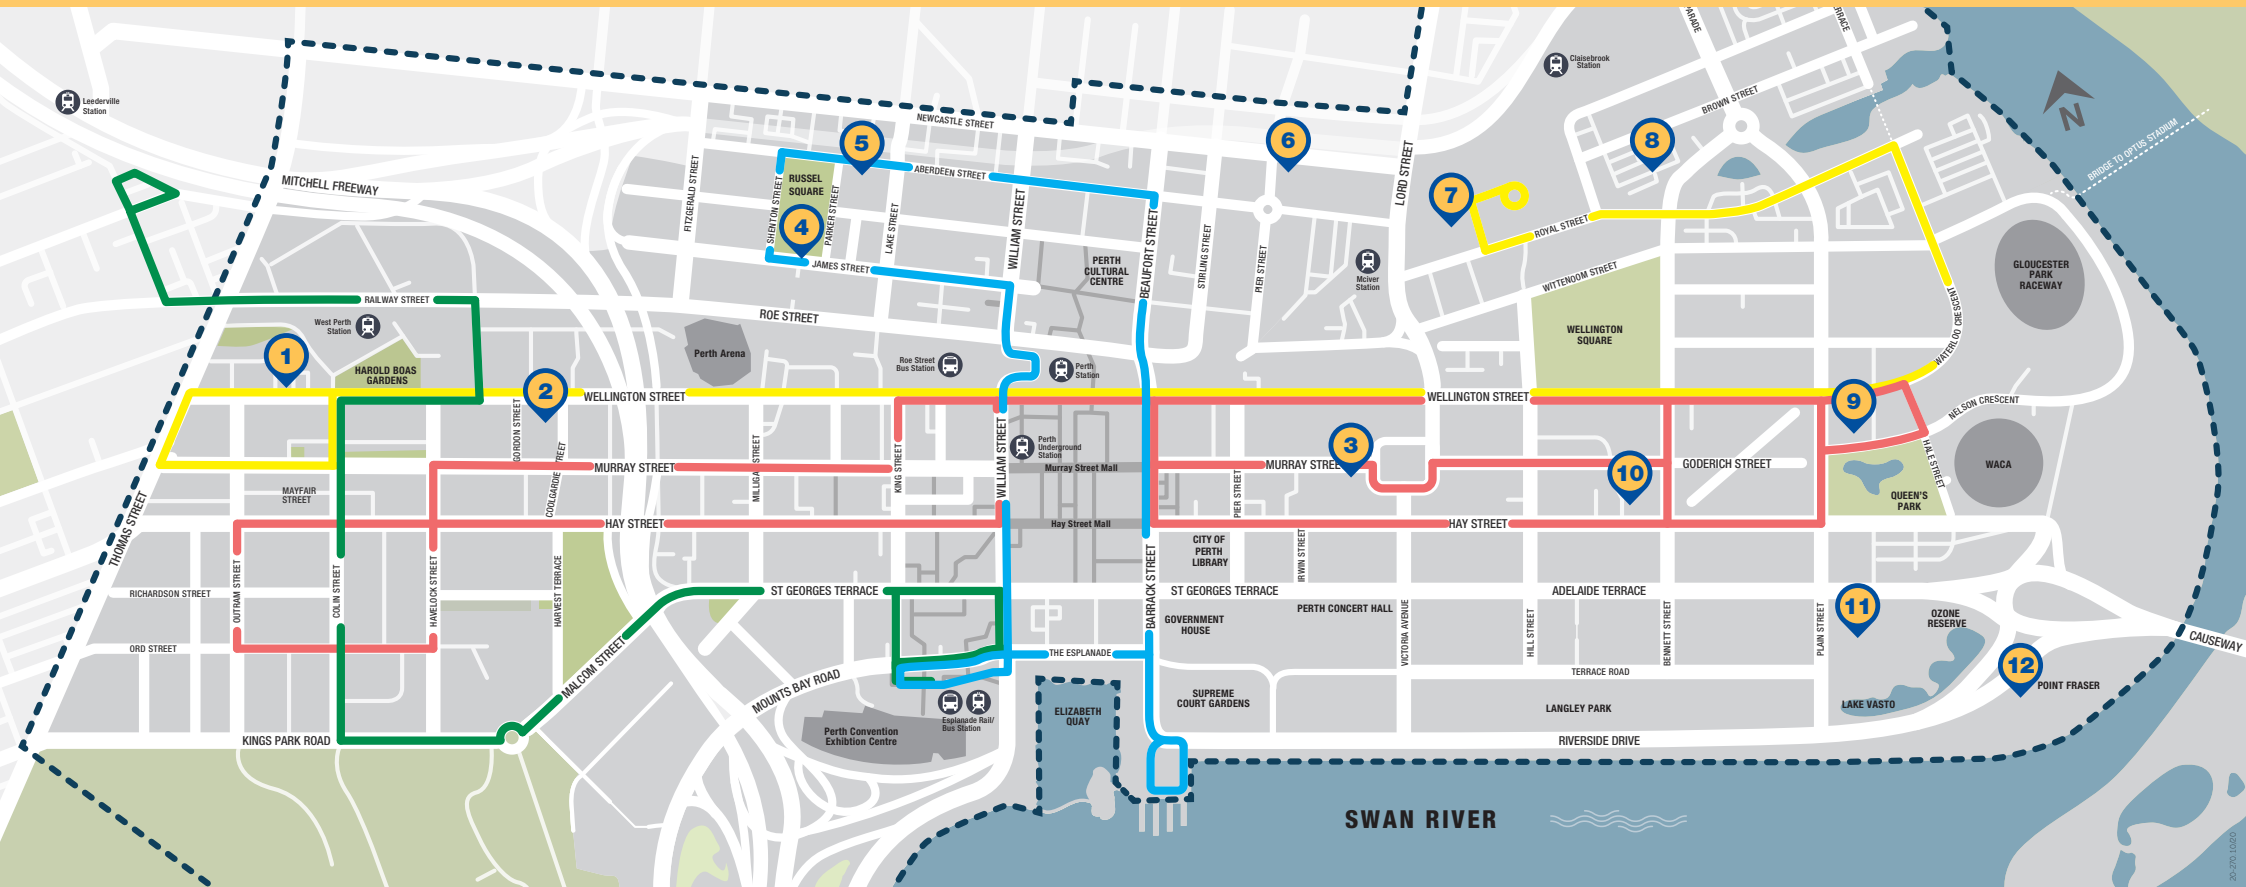

Access \$10 all day* parking easily using free public transport

WEST PERTH

1 Wellington St
972 - 980 Wellington St

2 Coolgardie St
9 Coolgardie St

PERTH CITY

3 Fire Station
1 Murray St & Hay St

NORTHBRIDGE

4 James St
Entry from James St only

5 Aberdeen St
121 Aberdeen St & 104 Francis St

6 Newcastle St
47 Newcastle St & Aberdeen St

CLAISEBROOK

7 Royal St
158 Royal St, entry Royal/Lime St

8 Saunders St
9 Saunders St

EAST PERTH

9 Queens Gardens
42 - 62 Nelson Crest/Horatio St

10 Hay St East
262 Hay St

11 Plain St
2 Plain St

12 Point Fraser
1 Riverside Drive

PUBLIC TRANSPORT

Red Cat Route

Blue Cat Route

Green Cat Route

Yellow Cat Route